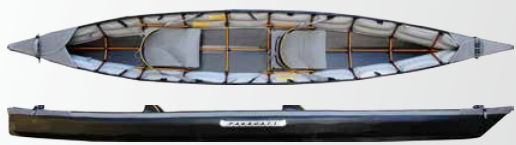

# Our SPECIAL PACKAGE DEALS

**PACKAGE 1:** nortik scubi 1 XL (red or blue) + 4-piece paddle 230 cm + spray deck

=

DEAL  
€ 1.599  
RRP incl. 19 % VAT

**PACKAGE 2:** nortik scubi 2 XL (red or blue) + 2x 4-piece paddles 240 cm + rudder system

=

DEAL  
€ 2.499  
RRP incl. 19 % VAT

**PACKAGE 3:** Pakboats Puffin Saranac + 2x 4-piece paddles 230 cm + 2-person spray deck (yellow)

=

DEAL  
€ 2.299  
RRP incl. 19 % VAT

**PACKAGE 4:** Pakboats PakCanoe 170 (red/black) + 2x 2-piece Pakboats canoe paddles + middle seat  
(use as 2x150 cm or 1x145 cm/ 1x155 cm)